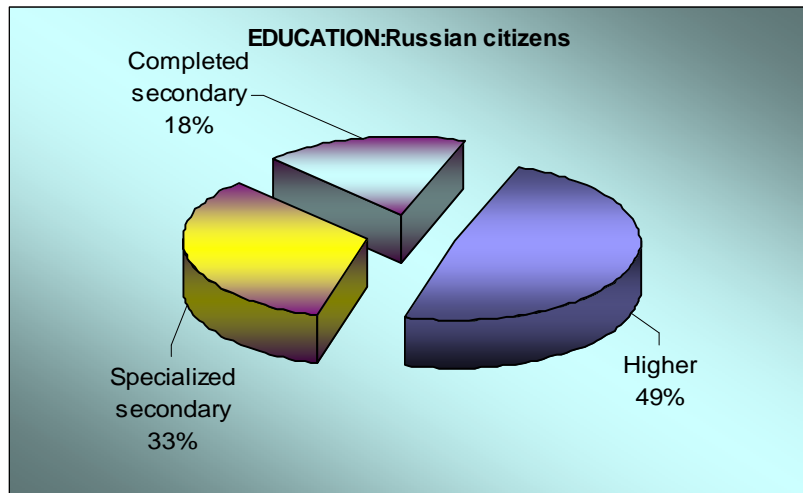

Age:

RF citizens	2007	January'08	February '08	March'08	April'08	May'08	June'08	Total	%
Up to 20 y.o.	27	6	1	3	27	4	7	75	7%
20 – 30 y.o.	230	35	50	32	27	18	36	428	39%
31-40 y.o.	129	32	52	17	22	32	12	296	26%
40-50 y.o.	82	25	27	21	19	10	7	191	17%
Over 50 y.o.	40	32	29	9	0	11	6	127	11%
Didn't answer	750	76	59	38	59	85	31	1098	

Foreign citizens	2007	January'08	February'08	March'08	April'08	May'08	June'08	Total	%
Up to 20 y.o.	23	4	3	6	8	6	0	50	3%
20-30 y.o.	287	32	60	56	53	60	58	606	35%
31-40 y.o.	213	43	71	76	68	51	79	601	35%
40-50 y.o.	145	23	35	48	43	44	31	369	21%
Over 50 y.o.	32	15	13	16	12	12	11	111	6%
Didn't answer	879	162	89	91	150	121	75	1567