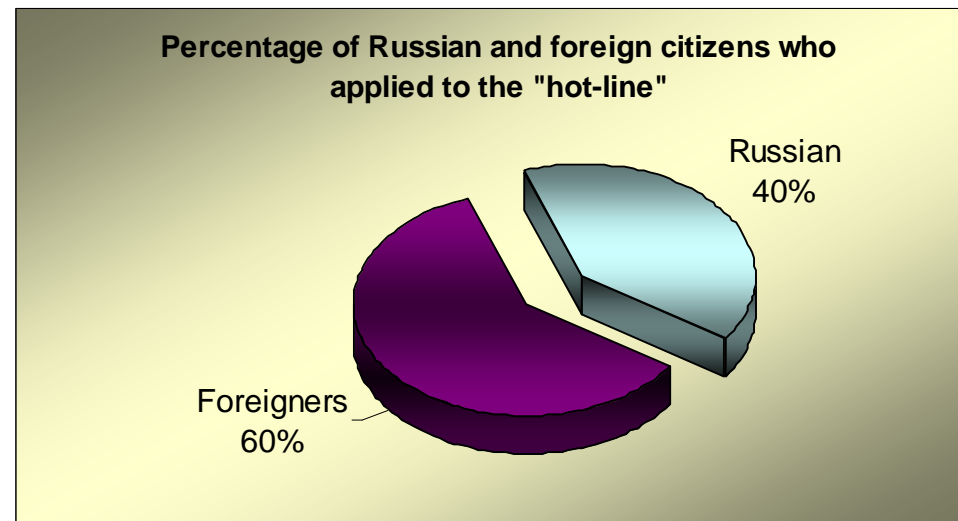

Statistic Report on the Activity of the Information and Consultative Centers in Three Regions – Astrakhan Oblast, Moscow Region and the Republic of Karelia – For the Period of May 2007 - July 2008

All calls to the hotline are anonymous. Enquiries are not obliged to answer the questionnaire's questions, that is why statistics show data about those who agreed to answer the questions

The Information and Consultative Centers in three regions received more than 7147 calls, around 5515 consultation have been provided. The majority of the quires were received by the Moscow ICC – 4069, 228 quires - by the Petrozavodsk ICC and 1163 – by the Astrakhan ICC.