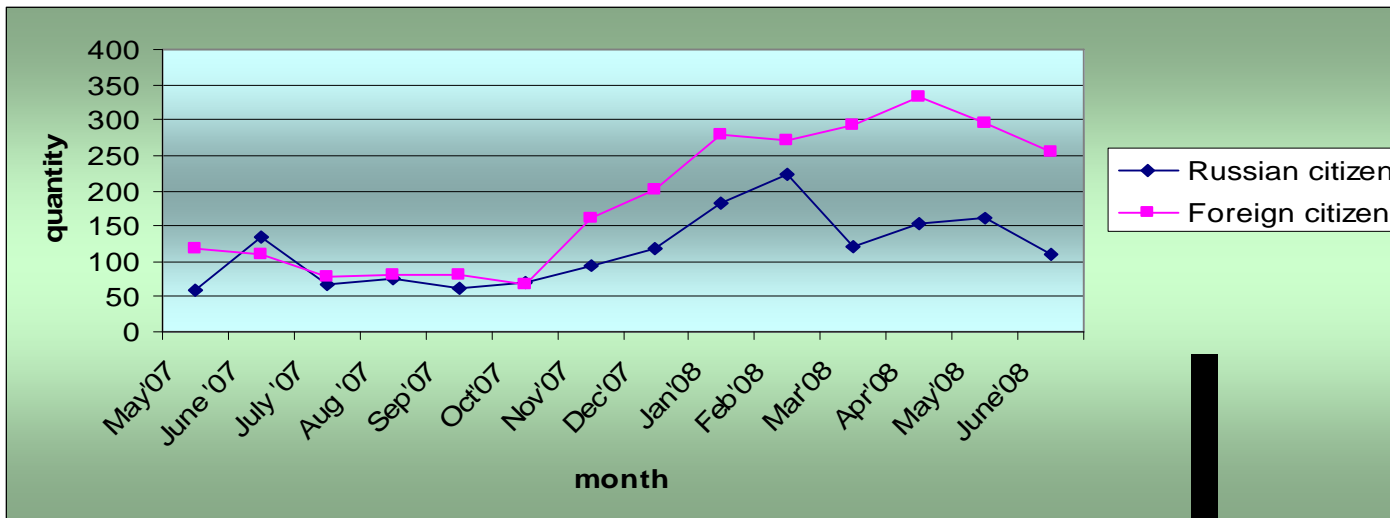

The tendency of the incoming calls:

Advertisement:

RF citizens	2007	January'08	February'08	March'08	April'08	May'08	June'08	Total	%
Ads in the metro	224	7	2	2	1	1	0	237	18%
Internet	15	2	12	11	10	10	5	65	5%
Acquaintances	42	44	43	31	44	25	21	250	19%
Leaflets	80	49	80	30	36	44	57	376	29%
Ads in the periodicals	7	7	5	13	1	7	9	49	4%
Ads on the radio	34	43	31	6	0	30	3	147	11%
Billboards	0	7	15	11	6	9	5	53	4%
Ads received in the governmental structures (separately)	0	7	25	2	9	3	4	50	4%
Ads in the urban transport	28	1	0	0	0	0	0	29	2%
Have already called	0	2	3	3	6	7	3	24	2%
TV	0	0	0	0	0	5	2	7	1%
Didn't answer	828	14	8	11	41	19	2	923	